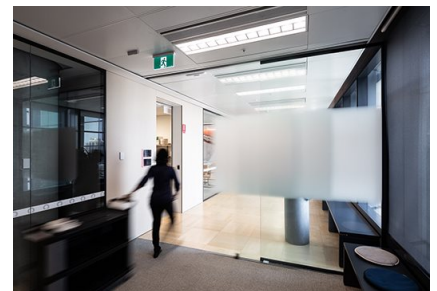

International Towers One, Sydney

Case Study

For an internal office fitout in the tallest of Barangaroo's commercial towers, International Towers One, record Automatic Doors supplied and installed two TSA 20 telescopic single sliding door operators with frameless glass door leaves and sidelights.

The operators were mounted in the ceiling with combination safety and activation sensors flush mounted within the ceiling finishes.