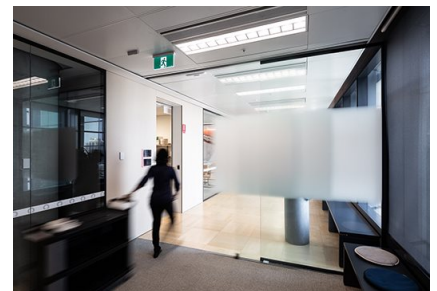

International Towers One, Sydney

Case Study

For an internal office fitout in the tallest of Barangaroo's commercial towers, International Towers One, record Automatic Doors supplied and installed two TSA 20 telescopic single sliding door operators with frameless glass door leaves and sidelights.

The operators were mounted in the ceiling with combination safety and activation sensors flush mounted within the ceiling finishes.

International Towers One, Sydney

Case Study

International Towers One, Sydney