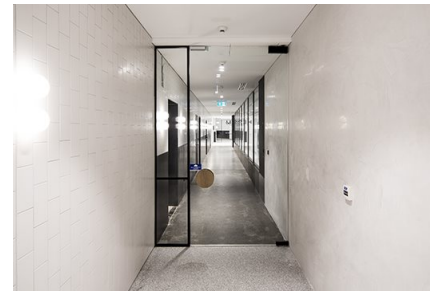

### Case Study

The record C 127 concealed automatic swing door operator is ideal for when you don't want your automatic swing door entrance to look like an automatic swing door entrance. This is no more evident than this frameless glass swing door installed to the end of trip facilities at Memocorp's flagship 259 George Street Sydney commercial building.

The C 127 direct pivot automatic operator is usually mounted in the floor but for this entrance to the HERS bathroom at 259 George Street Sydney, the operator is mounted within the ceiling space. To ensure the pivot door is as frameless as possible, a special top patch fitting was custom designed and manufactured in record's Sydney factory, in lieu of the standard full top rail.