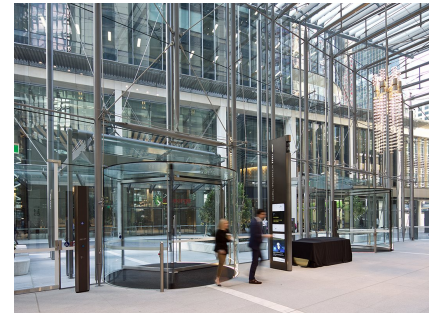

Bigger Doors Are Better Doors At Barangaroo

News

8/15/2016

Record Automatic Doors, and the Australian door company it acquired in 2014, AGP Door Systems, has established a reputation over the last 25 years in Australia for pushing the boundaries of revolving door design to meet the architectural requirements of the client and provide impressive entrance systems of commercial buildings. This is no more evident than the revolving doors used at the three commercial towers of Barangaroo South in Sydney.

We are currently two thirds the way through installing 21 of our glass roof Diamond Series revolving doors with Towers 2 and 3 already completed and Tower 1 to be finished later this year.

During the design and development process significant care and planning went into ensuring the size of the main entry revolving doors would be able to meet the expected pedestrian traffic flows of the estimated 23,000 office workers to use the three towers. A traffic study was undertaken which concluded that 4000mm diameter would be required to allow large groups of people to use these entrances quickly and safely.

For the recently opened International Towers 3, the concept of bigger revolving doors was taken a step further. For the south lobby entrance the design of the surrounding podium glazing and awning required revolving doors of a much greater height and Record was able to offer Diamond glass roof revolving doors at 4000mm diameter x 3900mm high, a size previously unheard of for a frameless glass revolving door. The result is an airlock entrance that is on the one hand bold and imposing, yet also complementary to the stylings of the lobby façade and adjacent features.